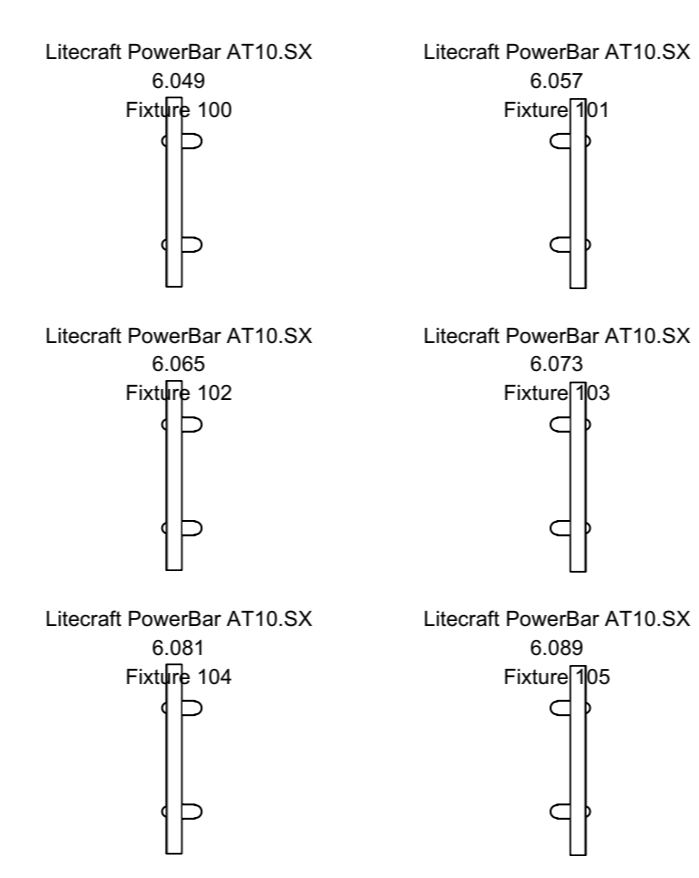

+0,875

D 0121  
TH-EG

Scheinwerfer	
	ADB Lighting F101 @ 1.2kw
	ADB Lighting WARP_1230 @ 800w
	ADB Lighting WARP_2250 @ 800w
	Robert Juliat 310 HPC @ 1kw/1.2kw
	Showtec Stage Blinder 4 @ 2.6kw
	Stairville LED Par 56 @ 16w
Moving Light	
	Ayrton Diablo @ 550w
	Clay Paky Axcor Spot 300 @ 340 w
	JB Lighting JBLED A7 @ 320w
Saallicht Uni 1 102, 103, 105, 112, 113, 114, 116, 117, 120	
Saal Ambiente	
	Litecraft PowerBar AT10.SX @ 138 w